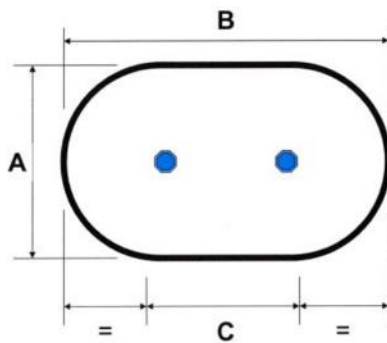

## TECHNICAL DATA SHEET FLAT ACCESS DOOR INSULATED + TRAY

RAMI-SYSTEM® IDENTIFICATION CODE	1Y111XXX
PRODUCT NAME	INSULATED ACCESS DOOR + TRAY
2 TYPES OF TRAY	OF 20 mm OR 40 mm
PRODUCT'S APPLICATION FIELD	DOUBLE RECT. DUCTS OR INSULATED PANELS
MATERIAL SPECIFICATION	GALVANIZED STEEL DX51+Z275 MAC
THICKNESS (mm)	0,8 - 1,0 - 1,2
No. OF SIZES ACCORDING TO DUCT DIMENSION	7
GASKET SEAL (mm)	CLOSED CELL POLYETHYLENE 6 mm
TIGHTENING THROUGH 2 BLUE POLYAMIDE KNOBS	ON M-8 / M-10 THREADED BARS
TEMPERATURE WORK RANGE	-40° C / +90° C
EASY ASSEMBLY:	USING A SELF-ADHESIVE TEMPLATE
1 <sup>ST</sup> STICK TEMPLATE ON THE INSIDE DUCT	2 <sup>ND</sup> CUT HOLE FOLLOWING ITS CONTOUR
3 <sup>RD</sup> FIX TRAY USING THE 2 DRILL HOLES	4 <sup>TH</sup> PLACE ACCESS DOOR AND TIGHTEN

### FLAT AND CURVED ACCESS DOORS

RAMI-SYSTEM®

TEMPLATE MEASUREMENTS  
mm  
DOOR'S OUTSIDE MEASUREMENTS

SIZES		A	B	C
THICK.	HEIGHT			
180×80		81	184	103
0,8	8	110	210	100
200×100		100	200	103
0,8	8	117	219	105
250×150		152	242	90
0,8	8	183	272	89
300×200		200	300	100
0,8	8	230	330	100
400×300		300	382	82
1,0	10	332	412	87
500×400		400	500	100
1,2	9	433	530	97
600×450		448	602	154
1,2	14	480	628	148