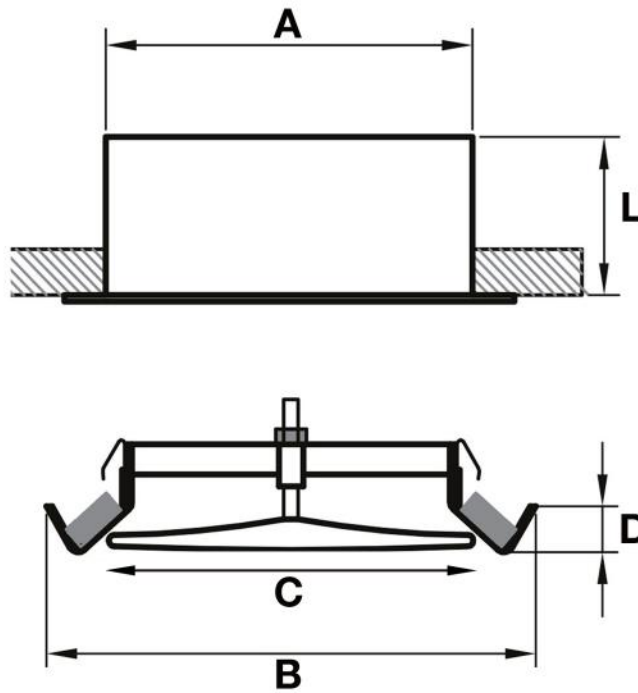

### General description

Supply and exhaust ABS air valves  
 Adjustable inner core  
 Mounting frame and clamping ring  
 Material : Polypropylene  
 Colour : white, RAL 9010  
 Available diameters: 100, 125, 150, 200 mm

### Technical specifications

TYPE	A (mm)	B (mm)	C (mm)	D (mm)	L (mm)
PVFR 100	99	149	89	23,5	50
PVFR 125	124	165	109	23,5	50
PVFR 150	149	180	130	23,5	50
PVFR 200	199	230	177	23,5	50

Information contained herein is based on careful tests and experience. It reflects our knowledge and is for guidance purpose only. It is given in good faith and user should ensure that the product is fit for purpose before any application. The quoted values are average and should not be taken as maximum or minimum values for specific purposes. Manufacturer and distributor are not responsible for any non-recommended use or consequential damage.