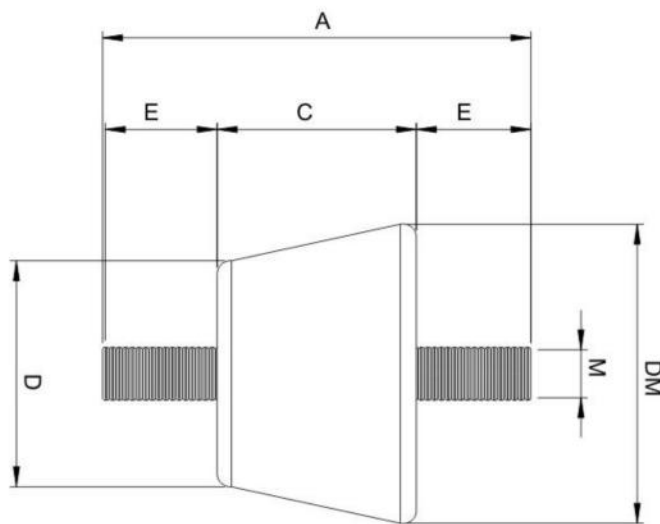

MODEL NAME : **PACK AG 35**
CODE :

MATERIAL INCLUDED IN EACH PACK

RUBBER PIECE: 4 UNITS OF AG 35
MATERIAL: NATURAL RUBBER.
HARDNESS: 60 ° Shore A
SCREWS: WHITE ZINQ.M8
WASHER: DIN 125
NUTS: 8 UNITS EACH BAG. Zinc plated M8
 DIN 934
 8 UNITS EACH BAG. Zinc Plated M8

PACKAGING PACK : SEALED PLASTIC BAG
UNITS EACH BOX: 50 PACKS EACH BOX
INFORMATION BOX: PACK AG 35

A	52 mm
C	22 mm
D	24 mm
DM	37 mm
E	15 mm
M	M8

Dynamic Behaviour	kg	mm	Natural Frequency
Minimum load	8	1	18 Hz
Maximum load	32	4	10 Hz